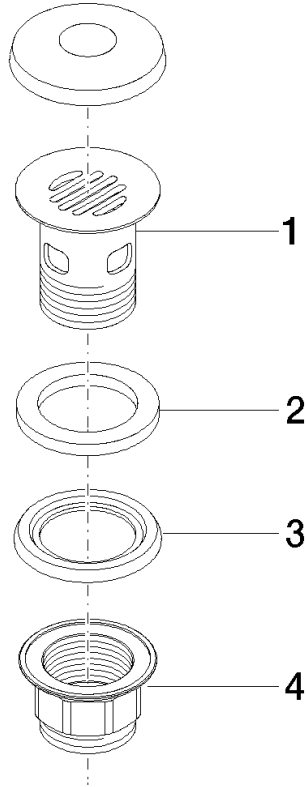

10 105 970

Fits: IMO, LULU, MADISON, MEM, TARA,
CL.1, LISSÉ, VAIA, META, CYO

| | | |
|---|-------------------------------|---------------|
|  | Chrome | 10 105 970-00 |
|  | Brushed Platinum | 10 105 970-06 |
|  | Platinum | 10 105 970-08 |
|  | Durabress (23kt Gold) | 10 105 970-09 |
|  | Dark Chrome | 10 105 970-19 |
|  | Light Gold | 10 105 970-26 |
|  | Brushed Light Gold | 10 105 970-27 |
|  | Brushed Durabress (23kt Gold) | 10 105 970-28 |
|  | Matte Black | 10 105 970-33 |
|  | Brushed Bronze | 10 105 970-42 |
|  | Brushed Champagne (22kt Gold) | 10 105 970-46 |
|  | Champagne (22kt Gold) | 10 105 970-47 |
|  | Brushed Chrome | 10 105 970-93 |
|  | Brushed Dark Platinum | 10 105 970-99 |

Grated waste 1 1/4" - Chrome

IMO

10 105 970

Only suitable for basins with an overflow.

10 105 970

10 105 970

Parts for other finishes can be found here: Brushed Platinum

Spare parts list

| No. | Item Number | Name | Quantity used | Delivery time |
|--|-----------------|------|---------------|---------------|
| 1 | 09 11 01 027-00 | cup | 1 | - |
| Spare part can no longer be ordered, please order the replacement item | | | | |
| 2 | 09 14 05 039 90 | seal | 1 | 2 |
| 3 | 09 14 03 025 90 | seal | 1 | 2 |
| 4 | 09 23 10 020-00 | nut | 1 | 60 |